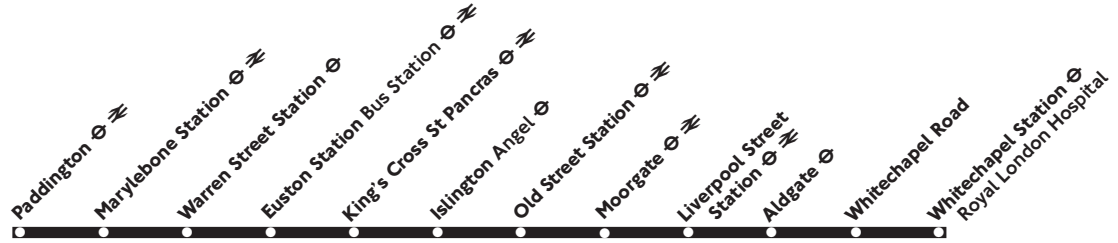

205

Paddington - King's Cross - Whitechapel

Daily

Monday - Friday

Paddington Station ⇄	0505	0520	0535	0550	0605	0617	0628	0639		1924	0026	
Marylebone Station ⇄	0510	0525	0540	0555	0610	0622	0633	0644		1931	0031	
Baker Street Station Marylebone Rd ⇄	0512	0527	0542	0557	0612	0624	0635	0646		1934	0033	
Warren Street Station ⇄	0516	0531	0546	0601	0616	0628	0640	0651	Then about	1939	Then about	0036
Euston Station Bus Station ⇄	0519	0534	0549	0604	0619	0631	0643	0654	every	1942	every	0038
King's Cross Station ⇄	0522	0537	0552	0607	0622	0635	0647	0659	10 minutes	1947	12 minutes	0041
Islington Angel ⇄	0526	0541	0556	0612	0628	0642	0654	0706	until	1953	until	0045
Moorgate Finsbury Square	0532	0547	0602	0619	0636	0651	0703	0715		1959		0051
Liverpool Street Bus Station ⇄	0536	0551	0607	0624	0641	0656	0708	0720		2003		0054
Aldgate Station St Botolph Street ⇄	0540	0555	0611	0628	0645	0700	0713	0725		2008		0058
Whitechapel Stn Royal London Hosp. ⇄	0545	0600	0616	0633	0650	0706	0719	0731		2013		0102

Whitechapel Stn Royal London Hosp. Ⓞ	0915				1821				0029						
Aldgate Station Aldgate High Street Ⓞ	0920				1828				0033						
Liverpool Street Station Ⓞ	0925				1834				0036						
Moorgate Finsbury Square	0929	Then about			1838	Then about			0040						
Islington Angel Ⓞ	0936	every			1846	every			0046						
King's Cross Station Ⓞ	0943	10 minutes			1853	12 minutes			0051						
Euston Station Euston Road Ⓞ	0949	until			1900	until			0056						
Warren Street Station Ⓞ	0953				1904				0059						
Baker Street Station Marylebone Rd Ⓞ	0958				1909				0103						
Marylebone Station Ⓞ	1002				1913				0106						
Paddington Station Ⓞ	1015				1925				0116						