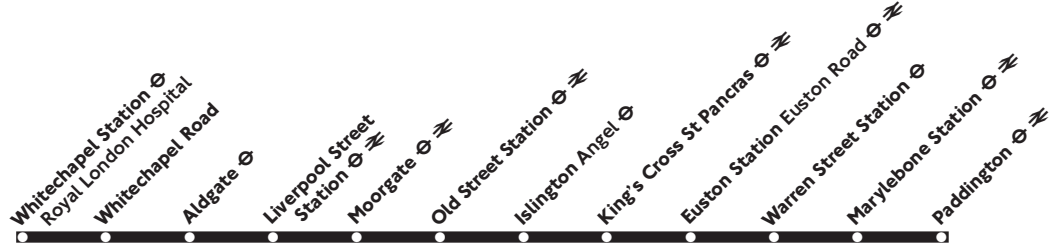

Monday - Friday

Whitechapel Stn Royal London Hosp. Ⓞ	0505	0520	0535	0550	0605	0617	0628	0636		1950	0029	
Aldgate Station Aldgate High Street Ⓞ	0510	0525	0540	0555	0610	0622	0633	0641		1955	0033	
Liverpool Street Station Ⓞ	0514	0529	0544	0559	0614	0626	0637	0645		2000	0036	
Moorgate Finsbury Square	0518	0533	0548	0603	0618	0630	0641	0649	Then about	2004	Then about	0040
Islington Angel Ⓞ	0524	0539	0554	0609	0624	0636	0647	0657	every	2010	every	0046
King's Cross Station Ⓞ	0529	0544	0559	0614	0629	0641	0652	0706	10 minutes	2015	12 minutes	0051
Euston Station Euston Road Ⓞ	0534	0549	0604	0619	0634	0646	0659	0714	until	2020	until	0056
Warren Street Station Ⓞ	0538	0553	0608	0623	0638	0650	0703	0718		2024		0059
Baker Street Station Marylebone Rd Ⓞ	0542	0557	0612	0627	0642	0655	0708	0723		2028		0103
Marylebone Station Ⓞ	0545	0600	0615	0630	0645	0659	0712	0727		2031		0106
Paddington Station Ⓞ	0555	0611	0627	0643	0658	0712	0725	0740		2041		0116

Whitechapel Stn Royal London Hosp. Ⓞ	0915				1821				0029						
Aldgate Station Aldgate High Street Ⓞ	0920				1828				0033						
Liverpool Street Station Ⓞ	0925				1834				0036						
Moorgate Finsbury Square	0929	Then about			1838	Then about			0040						
Islington Angel Ⓞ	0936	every			1846	every			0046						
King's Cross Station Ⓞ	0943	10 minutes			1853	12 minutes			0051						
Euston Station Euston Road Ⓞ	0949	until			1900	until			0056						
Warren Street Station Ⓞ	0953				1904				0059						
Baker Street Station Marylebone Rd Ⓞ	0958				1909				0103						
Marylebone Station Ⓞ	1002				1913				0106						
Paddington Station Ⓞ	1015				1925				0116						