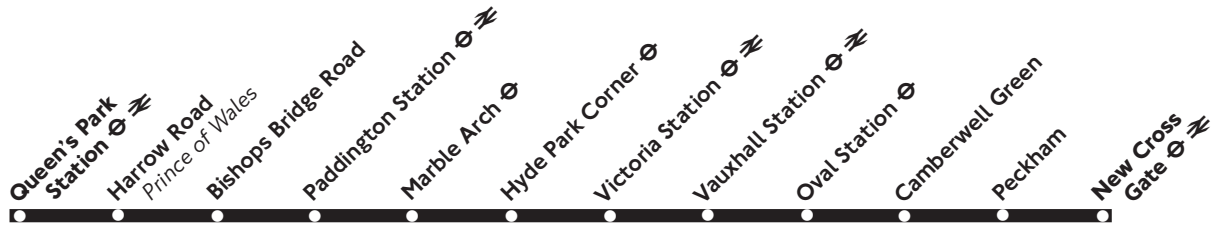

36

Queen's Park - Victoria - New Cross Gate

Daily

Monday - Friday

Queen's Park Station	0525	0545	0600		0707		1934		0004
Harrow Road Prince of Wales	0530	0550	0605		0714		1940		0010
Paddington Station	0537	0557	0611	Then	0722	Then	1948	Then	0018
Marble Arch	0543	0603	0616	about	0728	about	1954	about	0024
Victoria Station Terminus Place	0550	0610	0622	every	0737	every	2002	every	0032
Vauxhall Station	0556	0616	0628	10-12	0747	6-8	2010	10-12	0040
Oval Station	0558	0618	0630	minutes	0750	minutes	2013	minutes	0043
Camberwell Green	0603	0623	0635	until	0756	until	2019	until	0049
Peckham High Street	0609	0629	0642		0805		2027		0057
New Cross Gate Bus Garage	0615	0635	0649		0812		2034		0104

Saturday (also Good Friday)

Queen's Park Station	0525	0545	0600	0615	0630	0645	0700	0715	0730		0917		1920		0004
Harrow Road Prince of Wales	0530	0550	0605	0620	0635	0650	0705	0720	0735		0924		1926		0010
Paddington Station	0537	0557	0611	0626	0643	0658	0713	0728	0743	Then	0932	Then	1934	Then	0018
Marble Arch	0543	0603	0616	0631	0648	0703	0718	0733	0748	about	0938	about	1941	about	0024
Victoria Station Terminus Place	0550	0610	0623	0638	0655	0710	0725	0740	0755	every	0945	every	1949	every	0032
Vauxhall Station	0556	0616	0629	0644	0701	0716	0731	0746	0801	10	0952	7-8	1957	12	0040
Oval Station	0558	0618	0631	0646	0703	0718	0733	0748	0803	minutes	0955	minutes	2000	minutes	0043
Camberwell Green	0603	0623	0635	0650	0707	0722	0737	0752	0807	until	1001	until	2006	until	0049
Peckham High Street	0609	0629	0641	0656	0713	0728	0743	0758	0813		1010		2014		0057
New Cross Gate Bus Garage	0615	0635	0646	0701	0718	0733	0748	0803	0818		1018		2021		0104

Queen's Park Station	1031		0004
Harrow Road Prince of Wales	1037		0010
Paddington Station	1047	Then	0018
Marble Arch	1055	about	0025
Victoria Station Terminus Place	1105	every	0034
Vauxhall Station	1113	12	0042
Oval Station	1116	minutes	0045
Camberwell Green	1121	until	0051
Peckham High Street	1129		0059
New Cross Gate Bus Garage	1137		0107