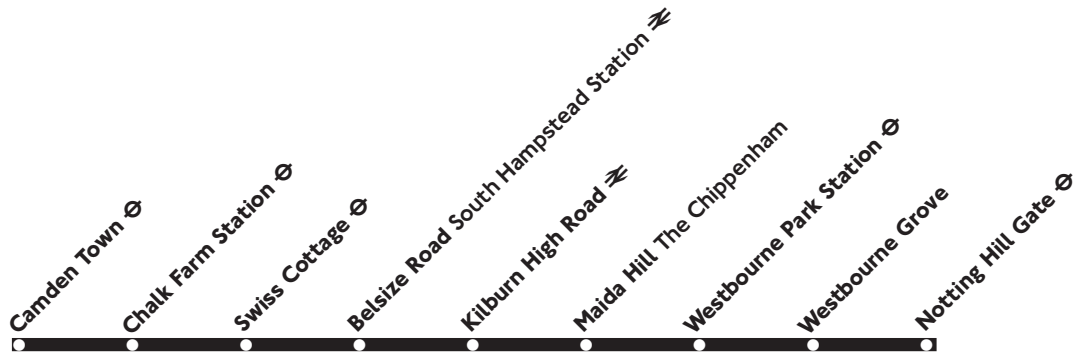

31

Camden Town - Kilburn - Notting Hill Gate

Daily

Monday - Friday

Camden Town Station	0500	0515	0530	0540	0550	0600		2032		0032
Chalk Farm Station	0506	0521	0536	0546	0556	0606	Then	2040	Then	0038
Swiss Cottage Station	0510	0525	0540	0550	0600	0610	about	2047	about	0042
Kilburn High Road Station	0515	0530	0545	0555	0605	0615	every	2055	every	0047
Maida Hill The Chippenham	0519	0534	0549	0559	0609	0619	6-8 minutes	2101	10 minutes	0051
Westbourne Park Station	0522	0537	0552	0602	0612	0622	until	2106	until	0054
Notting Hill Gate	0527	0542	0557	0607	0617	0627		2112		0059

Saturday (also Good Friday)

Camden Town Station	0500	0515	0530	0545	0600			0800		1932		0032
Chalk Farm Station	0506	0521	0536	0551	0606	Then		0806	Then	1940	Then	0038
Swiss Cottage Station	0510	0525	0540	0555	0610	about		0810	about	1947	about	0042
Kilburn High Road Station	0515	0530	0545	0600	0615	every		0815	every	1955	every	0047
Maida Hill The Chippenham	0519	0534	0549	0604	0619	10 minutes		0819	6-8 minutes	2001	10 minutes	0051
Westbourne Park Station	0522	0537	0552	0607	0622	until		0822	until	2007	until	0054
Notting Hill Gate	0527	0542	0557	0612	0627			0827		2014		0059

Night buses N28 and N31 provide a service throughout the route outside these hours - please see separate timetable

31

Daily

Notting Hill Gate - Kilburn - Camden Town

Monday - Friday

Notting Hill Gate ⇄	0520	0600	2035	0055
Westbourne Park Station ⇄	0525 <i>Then</i>	0605 <i>Then</i>	2042 <i>Then</i>	0100
Maida Hill <i>The Chippenham</i>	0528 <i>every</i>	0608 <i>about</i>	2049 <i>about</i>	0103
Kilburn High Road Station ⇄	0532 <i>10 minutes</i>	0612 <i>every</i>	2054 <i>every</i>	0107
Swiss Cottage Station ⇄	0538 <i>until</i>	0618 <i>6-8 minutes</i>	2103 <i>10 minutes</i>	0113
Chalk Farm Station ⇄	0542	0622 <i>until</i>	2108 <i>until</i>	0117
Camden Town Station ⇄	0548	0628	2116	0123