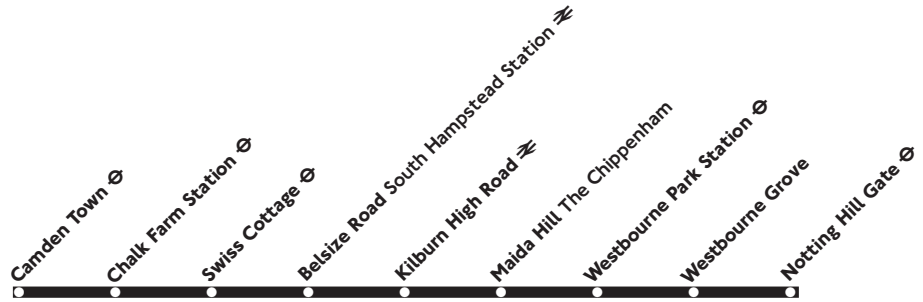

## Camden Town - Kilburn - Notting Hill Gate

### Monday - Friday

Camden Town Station ⇄	0452	0512	0532	0547	0602	0610		1900		2030		0030
Chalk Farm Station ⇄	0457	0517	0537	0552	0607	0615	Then	1908	Then	2037	Then	0035
Swiss Cottage Station ⇄	0501	0521	0541	0556	0611	0619	about	1915	about	2044	about	0039
Kilburn High Road Station ⇄	0505	0525	0545	0600	0615	0623	every	1922	every	2051	every	0043
Maida Hill The Chippenham	0509	0529	0549	0604	0619	0627	5 minutes	1927	8 minutes	2055	10 minutes	0047
Westbourne Park Station ⇄	0512	0532	0552	0607	0622	0630	until	1931	until	2058	until	0050
Notting Hill Gate ⇄	0516	0536	0556	0611	0626	0634		1937		2103		0054

### Saturday (also Good Friday)

Camden Town Station ⇄	0452	0512	0532	0547	0602		0800		1830		1900	0030
Chalk Farm Station ⇄	0457	0517	0537	0552	0607	Then	0805	Then	1838	Then	1908	Then 0035
Swiss Cottage Station ⇄	0501	0521	0541	0556	0611	about	0809	about	1845	about	1915	about 0039
Kilburn High Road Station ⇄	0505	0525	0545	0600	0615	every	0813	every	1853	every	1923	every 0043
Maida Hill The Chippenham	0509	0529	0549	0604	0619	10 minutes	0817	5 minutes	1857	8 minutes	1927	10 minutes 0047
Westbourne Park Station ⇄	0512	0532	0552	0607	0622	until	0820	until	1900	until	1930	until 0050
Notting Hill Gate ⇄	0516	0536	0556	0611	0626		0824		1906		1936	0054

### Saturday (also Good Friday)

Notting Hill Gate	0505	0525	0545	Then	0805		0842		1832		1902		0012	0032
Westbourne Park Station	0510	0530	0550	about	0810	Then	0847	Then	1837	Then	1907	Then	0017	0037
Maida Hill The Chippenham	0513	0533	0553	every	0813	about	0850	about	1841	about	1911	about	0020	0040
Kilburn High Road Station	0517	0537	0557	10	0817	every	0854	every	1845	every	1915	every	0024	0044
Swiss Cottage Station	0522	0542	0602	mins	0822	8 minutes	0859	5 minutes	1853	8 minutes	1923	10 minutes	0029	0049
Chalk Farm Station	0526	0546	0606	until	0826	until	0903	until	1859	until	1929	until	0033	0053
Camden Town Station	0530	0550	0610		0830		0909		1907		1937		0037	0057