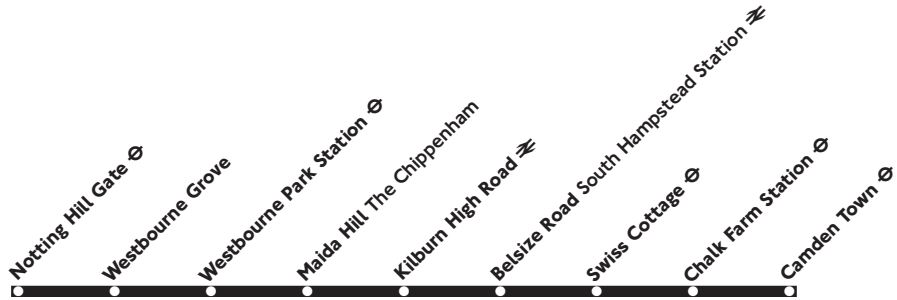

31

Daily

Notting Hill Gate - Kilburn - Camden Town

Monday - Friday

Notting Hill Gate	0505	0525	0545	0555	0605		0700		1901		2002		0012	0032
Westbourne Park Station	0510	0530	0550	0600	0610	Then	0705	Then	1906	Then	2007	Then	0017	0037
Maida Hill The Chippenham	0513	0533	0553	0603	0613	about	0708	about	1912	about	2013	about	0020	0040
Kilburn High Road Station	0517	0537	0557	0607	0617	every	0712	every	1919	every	2018	every	0024	0044
Swiss Cottage Station	0522	0542	0602	0612	0622	8 minutes	0718	5 minutes	1930	8 minutes	2026	10 minutes	0029	0049
Chalk Farm Station	0526	0546	0606	0616	0626	until	0723	until	1936	until	2031	until	0033	0053
Camden Town Station	0530	0550	0610	0620	0630		0729		1946		2038		0037	0057

Saturday (also Good Friday)

Notting Hill Gate	0505	0525	0545	Then	0805		0842		1832		1902		0012	0032
Westbourne Park Station	0510	0530	0550	about	0810	Then	0847	Then	1837	Then	1907	Then	0017	0037
Maida Hill The Chippenham	0513	0533	0553	every	0813	about	0850	about	1841	about	1911	about	0020	0040
Kilburn High Road Station	0517	0537	0557	10	0817	every	0854	every	1845	every	1915	every	0024	0044
Swiss Cottage Station	0522	0542	0602	mins	0822	8 minutes	0859	5 minutes	1853	8 minutes	1923	10 minutes	0029	0049
Chalk Farm Station	0526	0546	0606	until	0826	until	0903	until	1859	until	1929	until	0033	0053
Camden Town Station	0530	0550	0610		0830		0909		1907		1937		0037	0057

Sunday and other Public Holidays

Notting Hill Gate	0505	0525	0545	0605	Then	0705	Then	0915	Then	1107		1802	Then	1902	Then	0012	0032
Westbourne Park Station	0510	0530	0550	0610	about	0710	about	0920	about	1112	Then	1807	about	1907	about	0017	0037
Maida Hill The Chippenham	0513	0533	0553	0613	every	0713	every	0923	every	1116	about	1811	every	1910	every	0020	0040
Kilburn High Road Station	0517	0537	0557	0617	15	0717	10	0927	8	1120	every	1815	8	1914	10	0024	0044
Swiss Cottage Station	0522	0542	0602	0622	mins	0722	mins	0932	mins	1127	5 minutes	1822	mins	1920	mins	0029	0049
Chalk Farm Station	0526	0546	0606	0626	until	0726	until	0936	until	1132	until	1827	until	1925	until	0033	0053
Camden Town Station	0530	0550	0610	0630		0730		0940		1139		1834		1932		0037	0057

Night buses N28 and N31 provide a service throughout the route outside these hours - please see separate timetable

28.5.99(A) T5207T

MAYOR OF LONDON

24 hour London Travel Information
020 7222 1234

Textphone
020 7918 3015

Operated by First for London Buses