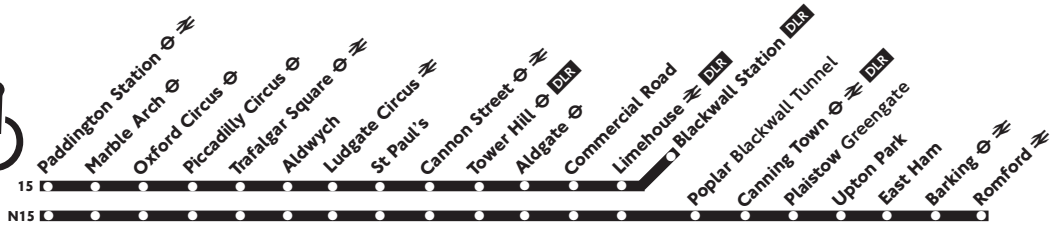

15

Paddington - Aldgate - Blackwall Paddington - East Ham - Romford

Daily

N15

Every night

Monday - Friday

Paddington Station	0517	0532	0546	0558	0610		0717		2055	0005
Marble Arch	0526	0541	0555	0607	0619		0727		2105	0014
Oxford Circus	0531	0546	0600	0612	0624		0732		2111	0020
Trafalgar Square	0537	0552	0606	0618	0630		0739		2121	0030
Aldwych	0541	0556	0610	0622	0634	Then	0743	Then	2126	0035
Ludgate Circus	0546	0601	0615	0627	0639	about	0749	about	2129	0038
Cannon Street Station	0549	0604	0618	0630	0642	every	0753	every	2131	0040
Tower Hill	0553	0608	0622	0634	0646	10 minutes	0758	8 minutes	2135	10 minutes
Aldgate Station	0555	0610	0624	0636	0648	until	0802	until	2138	until
Limehouse Station	0603	0618	0632	0644	0656		0811		2147	0056
Limehouse Burdett Road	0606	0621	0635	0647	0659		0814		2150	0059
Poplar All Saints Station	0609	0624	0638	0651	0703		0818		2154	0103
Blackwall Station	0611	0626	0640	0653	0705		0821		2156	0105

Heritage Routemasters operate daily on route 15 between Trafalgar Square and Tower Hill. Buses run about every 15 minutes from 0930 until 1830. These buses are not wheelchair accessible.

Operated by Stagecoach for London Buses 14.11.05(A) T64420

Heritage Routemasters operate daily on route 15 between Tower Hill and Trafalgar Square. Buses run about every 15 minutes from 0930 until 1830. These buses are not wheelchair accessible.

Operated by Stagecoach for London Buses 14.11.05(A) T6442T