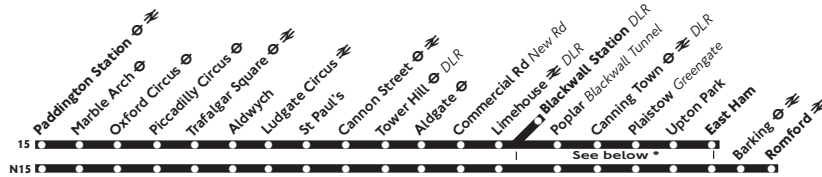

15

Daily

N15

Paddington - Aldgate - Blackwall/East Ham

Paddington - East Ham - Romford

Every night

* Evenings only (route 115 serves these points at other times).

Monday - Friday

Paddington Station	0540	0555	0610		1828	1837		2000		0016
Marble Arch	0548	0603	0618		1840	1849		2011		0025
Oxford Circus	0552	0607	0622		1850	1859		2016		0031
Trafalgar Square	0558	0613	0628		1903	1912		2025		0041
Aldwych Law Courts	0602	0617	0632		1909	1918		2031		0046
Ludgate Circus	0605	0620	0635	Then	1913	1922		2033		0048
Cannon Street Station	0609	0624	0639	about	1917	1926	Then	2037	Then	0051
Tower Hill DLR	0612	0627	0642	every	1921	1930	about	2041	about	0055
Aldgate Station	0614	0629	0644	10 minutes	1924	1932	every	2043	every	0058
Limehouse Station DLR	0622	0637	0652	7-8 minutes	1935	1943	8 minutes	2052	10 minutes	0107
Limehouse Burdett Road	0625	0640	0655	peak	1938	1946	until	2055	until	0110
Poplar All Saints Station DLR	0628	0644	0659	until	1943	1951		2100		0114
Blackwall Station DLR	0630	0646	0701		1945					
Canning Town Station DLR*	---	---	---	*	---	2000		2108		0120
Plaistow Greengate*	---	---	---	*	---	2006		2114		0126
East Ham White Horse*	---	---	---	*	---	2014		2122		0133