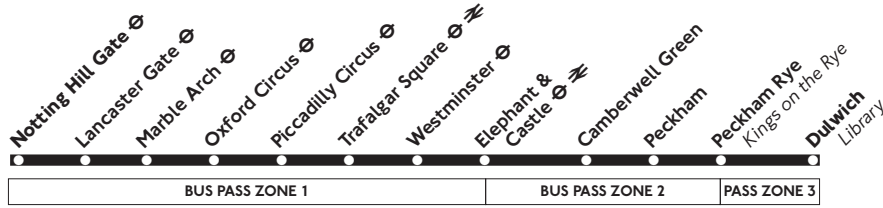

12

Daily

N12

Notting Hill Gate - Oxford Circus - Dulwich

Every night

Mondays to Fridays

Notting Hill Gate	0500	0515	0530	0545	0600	0700	1958	2348	0012	0024
Marble Arch	0507	0522	0537	0552	0607	0707	2005	2354	0018	0030
Oxford Circus	0513	0528	0543	0558	0613	Then 0713	about 2012	Then 2400	0024	0036
Piccadilly Circus	0516	0531	0546	0601	0616	about 0716	every 2018	about 0006	0030	0042
Trafalgar Square Cocks spur Street	0519	0534	0549	0604	0619	every 0719	8 minutes* 2022	every 0010	0034	0046
Westminster Station	0522	0537	0552	0607	0622	12 0722	(4 minutes 2026	8-10 0014	0038	0050
Elephant & Castle	0528	0543	0558	0613	0628	minutes 0728	Oxford Circus 2034	minutes 0020	0044	0056
Camberwell Green	0535	0549	0604	0619	0634	until 0734	to Peckham) 2043	until 0029	0053	0105
Peckham High Street Rye Lane	0540	0553	0610	0623	0638	0739	until 2049	0034	0058	0110
Dulwich Library	0549	0602	0617	0632	0647	0748	2059	0044	0108	---

* - On Mondays to Saturdays, except early mornings and late evenings, route 12 normally operates in two overlapping sections, Notting Hill Gate to Peckham and Oxford Circus to Dulwich.
A - Starts from Peckham Hanover Park, seven minutes earlier.

* - On Mondays to Saturdays, except early mornings and late evenings, route 12 normally operates in two overlapping sections, Dulwich to Oxford Circus and Peckham to Notting Hill Gate.

N12 - Sun night/Mon morn to Thurs night/Fri morn