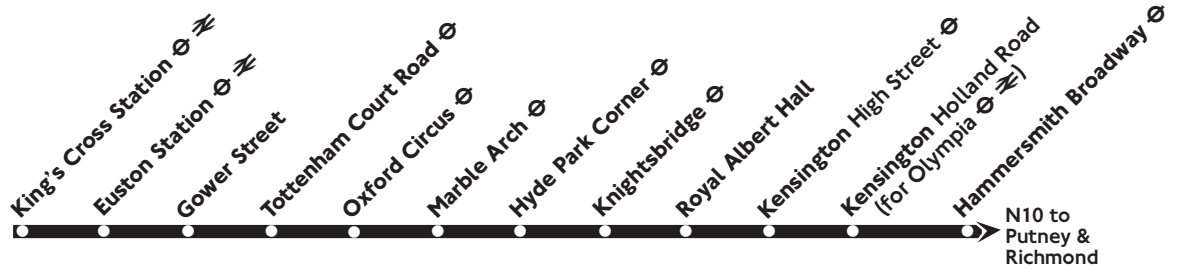

10

Daily

N10

Every night

King's Cross - Oxford Circus - Hammersmith

Monday - Friday

King's Cross Station ⇌	0519	0534	0549	0627	1019	1640	1754	2028	2107	0007
Euston Station Euston Road ⇌	0523	0538	0553	0631	1024	1645	1759	2032	2111	0011
Tottenham Court Road Station ⇌	0529	0544	0559	Then 0637	Then 1034	Then 1655	Then 1809	Then 2040	Then 2118	Then 0017
Oxford Circus ⇌	0533	0548	0603	about 0641	about 1041	about 1705	about 1819	about 2047	about 2123	about 0022
Marble Arch ⇌	0537	0552	0607	every 0645	every 1047	every 1713	every 1827	every 2053	every 2128	every 0027
Hyde Park Corner ⇌	0542	0557	0612	8-10 0650	6 1054	8 minutes 1720	6 1834	8 2100	10 2134	12 0032
Kensington Royal Albert Hall	0547	0602	0617	mins 0655	mins 1101	until 1728	mins 1842	mins 2106	mins 2140	mins 0038
High Street Kensington Station ⇌	0549	0604	0619	until 0657	until 1105	1734	until 1847	until 2108	until 2142	until 0040
Kensington Olympia ⇌	0553	0608	0623	0701	1112	1744	1853	2113	2147	0044
Hammersmith Broadway Bus Station ⇌	0558	0613	0628	0706	1118	1752	1859	2118	2152	0049

Saturday (also Good Friday)

King's Cross Station ⇌	0519	0649	0736	0854	1958	2107	0007
Euston Station Euston Road ⇌	0523	0653	0740	0858	2002	2111	0011
Tottenham Court Road Station ⇌	0529	0659	Then 0747	Then 0905	Then 2010	Then 2118	Then 0017
Oxford Circus ⇌	0533	Then 0703	about 0752	about 0910	about 2016	about 2123	about 0022
Marble Arch ⇌	0537	every 0707	every 0757	every 0915	every 2021	every 2128	every 0027
Hyde Park Corner ⇌	0542	15 minutes 0712	12 0803	10 minutes 0921	8 minutes 2027	10 minutes 2134	12 minutes 0032
Kensington Royal Albert Hall	0547	until 0717	mins 0809	until 0927	until 2033	until 2140	until 0038
High Street Kensington Station ⇌	0549	0719	until 0812	0930	2035	2142	0040
Kensington Olympia ⇌	0553	0723	0816	0936	2040	2147	0044
Hammersmith Broadway Bus Station ⇌	0558	0728	0822	0942	2045	2152	0049

Sunday and other Public Holidays

King's Cross Station ⇌	0519	0639	0657	0713	0728	0843	0007
Euston Station Euston Road ⇌	0523	0643	0701	0717	0732	0847	0011
Tottenham Court Road Station ⇌	0529	0649	0707	0723	0739	0854	Then 0017
Oxford Circus ⇌	0533	Then 0653	0711	0727	0744	Then 0859	about 0022
Marble Arch ⇌	0537	every 0657	0715	0731	0749	every 0904	every 0027
Hyde Park Corner ⇌	0542	20 minutes 0702	0720	0737	0755	15 minutes 0910	12 minutes 0032
Kensington Royal Albert Hall	0547	until 0707	0725	0743	0801	until 0916	until 0038
High Street Kensington Station ⇌	0549	0709	0727	0746	0804	0919	0040
Kensington Olympia ⇌	0553	0713	0731	0750	0808	0923	0044
Hammersmith Broadway Bus Station ⇌	0558	0718	0737	0756	0814	0929	0049

Route N10 - Every night