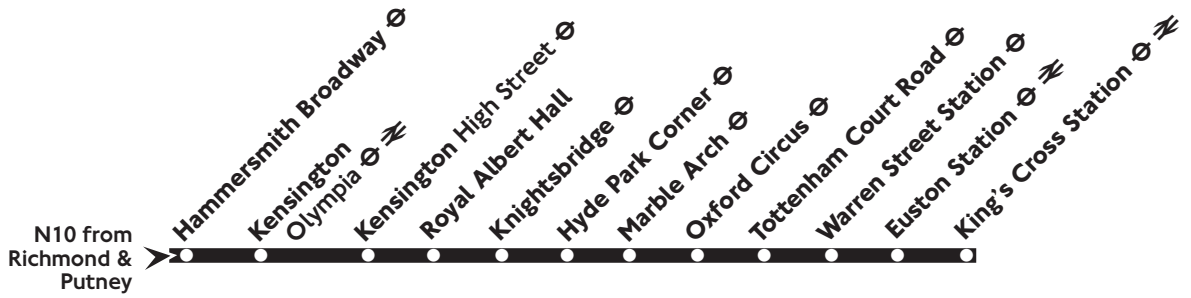

### Route N10 - Every night

King's Cross Station ⇌	0031	0501
Euston Station Euston Road ⇌	0036	0506
Tottenham Court Road Station ⇌	0041	0511
Oxford Circus ⇌	0044	0514
Marble Arch ⇌	0048	0518
Hyde Park Corner ⇌	0052	Then 0522
Kensington Royal Albert Hall	0055	every 0525
High Street Kensington Station ⇌	0057	30 minutes 0527
Kensington Olympia ⇌	0059	until 0529
Hammersmith Broadway Bus Station ⇌	0102	0532
Charing Cross Hospital	0104	0534
Putney Station ⇌	0111	0541
Barnes Common Roehampton Lane	0115	0545
East Sheen Sheen Lane	0119	0549
Richmond Bus Station	0125	0555

## Hammersmith - Oxford Circus - King's Cross