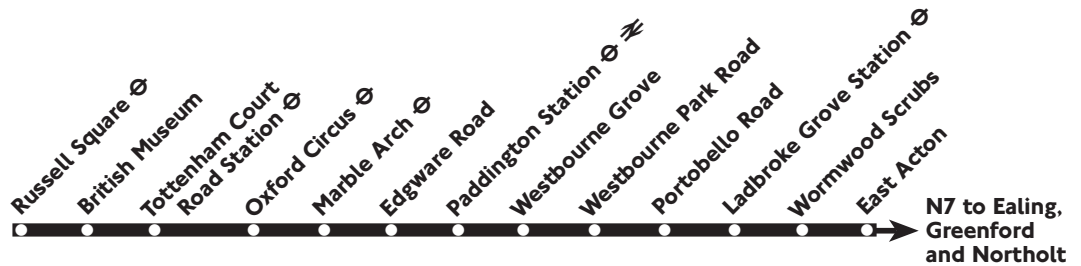

G - Continues to Westbourne Park Station via Great Western Road.

Operated by First for London Buses 29.1.05 T59750

Russell Square - Paddington - East Acton

Daily

Every night

Monday - Friday

Russell Square Station \ominus	0542		2029		0005
Tottenham Court Road Station \ominus	0548	Then	2037		0011
Oxford Circus \ominus	0551	about	2043	Then	0017
Marble Arch \ominus	0555	every	2049	about	0022
Paddington Station $\ominus \approx$	0602	10 minutes	2059	every	0030
Westbourne Grove <i>Chepstow Road</i>	0605	(every 6-8	2104	12	0034
Westbourne Park Rd <i>Great Western Rd</i>	0608	mins peak	2108	minutes	0038
Ladbroke Grove Station \ominus	0611	hours)	2113	until	0042
Wormwood Scrubs <i>Pavilion Hotel</i>	0616		2120		0048
East Acton <i>Brunel Road</i>	0624		2131		0056

Saturday (also Good Friday)

Russell Square Station \ominus	0542		0642	0657	0712	0727	0742	0757		0857		1929		0005
Tottenham Court Road Station \ominus	0548		0648	0703	0718	0733	0748	0804		0904		1939		0011
Oxford Circus \ominus	0551	Then	0651	0706	0721	0736	0752	0808	Then	0908	Then	1945	Then	0017
Marble Arch \ominus	0555	every	0655	0710	0725	0741	0757	0813	every	0913	about	1951	about	0022
Paddington Station $\ominus \approx$	0602	15	0702	0717	0732	0748	0804	0820	15	0920	every	2001	every	0030
Westbourne Grove <i>Chepstow Road</i>	0605	minutes	0705	0720	0735	0752	0808	0824	minutes	0924	10	2006	12	0034
Westbourne Park Rd <i>Great Western Rd</i>	0608	until	0708	0723	0738	0755	0811	0827	until	0927	minutes	2010	minutes	0038
Ladbroke Grove Station \ominus	0611		0711	0726	0743	0800	0816	0832		0932	until	2015	until	0042
Wormwood Scrubs <i>Pavilion Hotel</i>	0616		0716	0731	0748	0805	0822	0838		0938		2022		0048
East Acton <i>Brunel Road</i>	0624		0724	0740	0757	0814	0831	0847		0947		2031		0056