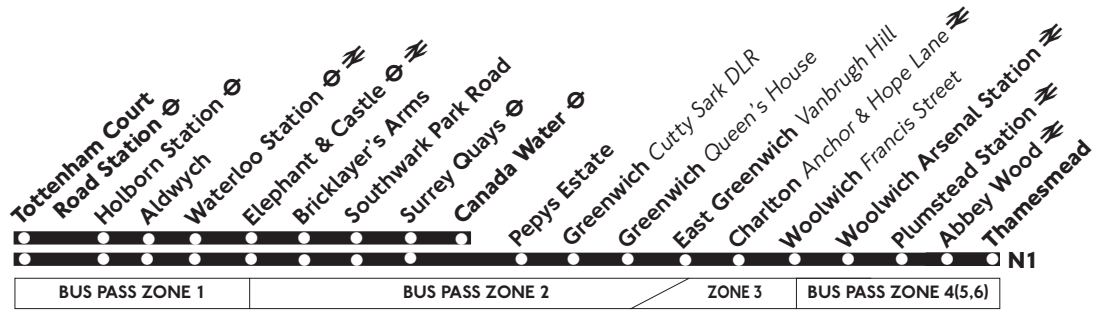

1

Daily

N1

Every night

Tottenham Court Road - Waterloo - Canada Water (1) Tottenham Court Road - Greenwich - Thamesmead (N1)

Monday to Fridays

Tottenham Court Road Station	0550	0610		1948		2300	2315	2330	2345	2400
Holborn Station	0554	0614	Then	1954	Then	2305	2320	2335	2350	0005
Aldwych	0557	0617	about	1957	about	2308	2323	2338	2353	0008
Waterloo Station	0559	0619	every	2001	every	2312	2327	2342	2357	0012
Elephant & Castle	0604	0624	8-10	2006	12	2317	2332	2347	0002	0017
Southwark Park Road St. James's Road	0613	0633	minutes	2016	minutes	2327	2342	2357	0012	0027
Surrey Quays Station	0617	0637	until	2020	until	2331	2346	0001	0016	0031
Canada Water Station	0620	0640		2023		2334	2349	0004	0019	0034

Saturdays (also Good Friday)

Tottenham Court Road Station	0550	0610	0630	0650	0710	0727		0903		1825	2300	2315	2330	2345	
Holborn Station	0554	0614	0634	0654	0714	0731	Then	0907	Then	1830	Then	2305	2320	2335	2350
Aldwych	0557	0617	0637	0657	0717	0734	about	0910	about	1833	about	2308	2323	2338	2353
Waterloo Station	0559	0619	0639	0659	0719	0736	every	0912	every	1837	every	2312	2327	2342	2357
Elephant & Castle	0604	0624	0644	0704	0724	0741	12	0917	8	1842	12	2317	2332	2347	0002
Southwark Park Road St. James's Road	0613	0633	0653	0713	0733	0750	minutes	0928	minutes	1852	minutes	2327	2342	2357	0012
Surrey Quays Station	0617	0637	0657	0717	0737	0755	until	0933	until	1856	until	2331	2346	0001	0016
Canada Water Station	0620	0640	0700	0720	0740	0758		0937		1859		2334	2349	0004	0019

Tottenham Court Road Station	2400
Holborn Station	0005
Aldwych	0008
Waterloo Station	0012
Elephant & Castle	0017
Southwark Park Road St. James's Road	0027
Surrey Quays Station	0031
Canada Water Station	0034