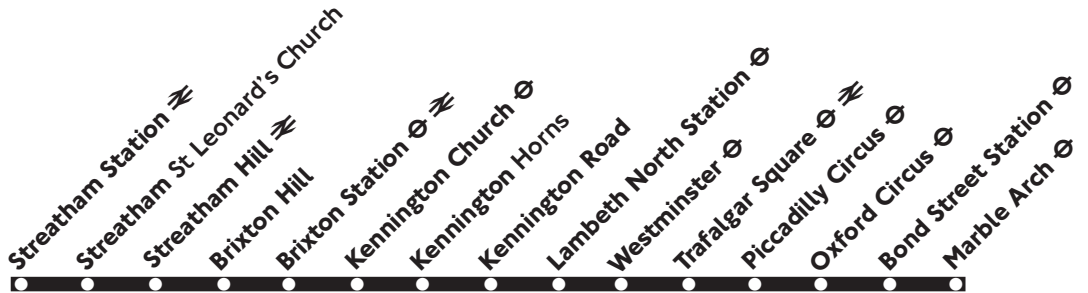

## Streatham - Westminster - Marble Arch

### Monday - Friday

	N159	N159	N159					N159	N159	N159					
Streatham Station ⇌	2400		0520	0535		0611		1802		1928	2226	2238	2400		
Streatham Hill Telford Avenue	0005	Then	0527	0542	Then	0618	Then	1812	Then	1938	Then	2234	2245	Then	0005
Brixton Station ⇌	0010	about	0535	0549	about	0625	about	1820	about	1946	about	2241	2252	about	0010
Kennington Church (for Oval Stn) ⇌	0016	every	0543	0556	every	0632	every	1827	every	1952	every	2247	2258	every	0016
Lambeth North Station ⇌	0021	10	0550	0602	8-10	0638	5-6	1836	8-10	2000	12	2253	2303	12	0021
Westminster Parliament Street ⇌	0023	mins	0552	0604	mins	0640	minutes	1840	minutes	2003	minutes	2256	2306	mins	0023
Trafalgar Square ⇌	0027	until	0557	0608	until	0644	until	1847	until	2010	until	2301	2311	until	0027
Oxford Circus ⇌	0033		0603	0613		0649		1856		2016		2307	2317		0033
Marble Arch ⇌	0039		0609	0619		0655		1906		2023		2313	2323		0039

Route N159 is operated by buses fully accessible to wheelchair users

Some journeys on route N159 run from New Addington (via Croydon) - Please see separate timetable.

Operated by Arriva London for London Buses 26.11.04(A) T59360