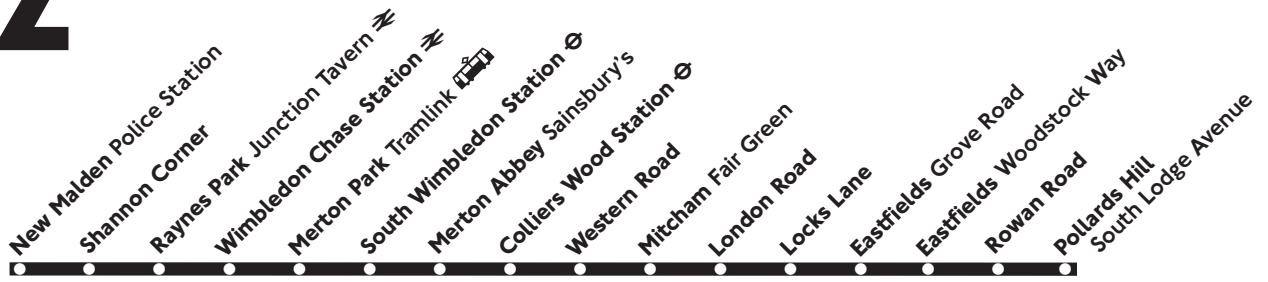

152

New Malden - Mitcham - Pollards Hill

Daily

Monday - Friday

New Malden Police Station	0600	0620	0640	0700		1855	1910	1925	1940	1956	2017		0037
Shannon Corner Burlington Road	0602	0622	0642	0702	Then	1858	1913	1928	1943	1959	2019	Then	0039
Raynes Park Junction Tavern	0605	0625	0645	0705	about	1903	1917	1932	1947	2003	2023	every	0043
South Wimbledon Station	0614	0634	0654	0714	every	1913	1927	1942	1957	2013	2033	20	0053
Merton Abbey Sainsbury's	0616	0636	0656	0716	12	1918	1932	1947	2002	2016	2036	minutes	0056
Mitcham Fair Green	0622	0642	0702	0722	minutes	1928	1942	1957	2012	2027	2043	until	0103
Eastfields Woodstock Way	0627	0647	0707	0727	until	1934	1948	2003	2018	2033	2049		0109
Pollards Hill South Lodge Avenue	0635	0655	0715	0735		1942	1956	2011	2026	2041	2057		0117

Operated by Centra London for London Buses 5.11.05(A) T64370

152

Pollards Hill - Mitcham - New Malden

Daily

Monday - Friday

Pollards Hill South Lodge Avenue	0550	0605	0620	0633		1817	1833	1848	1904	1920	1940	2000		0020
Eastfields Woodstock Way	0559	0614	0629	0642	Then	1827	1843	1858	1913	1929	1949	2009	Then	0029
Mitcham Fair Green	0606	0621	0636	0649	about	1838	1852	1906	1920	1936	1956	2016	every	0036
Merton Abbey Sainsbury's	0614	0629	0644	0659	every	1847	1901	1915	1929	1945	2005	2025	20	0045
South Wimbledon Station	0616	0631	0646	0701	12	1852	1906	1920	1934	1949	2008	2027	minutes	0047
Raynes Park Approach Road	0625	0640	0655	0710	minutes	1904	1917	1930	1943	1958	2017	2036	until	0056
Shannon Corner Burlington Road	0628	0643	0658	0713	until	1910	1922	1935	1948	2003	2021	2040		0100
New Malden Police Station	0631	0646	0701	0716		1914	1926	1939	1952	2006	2024	2043		0103

Operated by Centra London for London Buses 5.11.05(A) T6437T