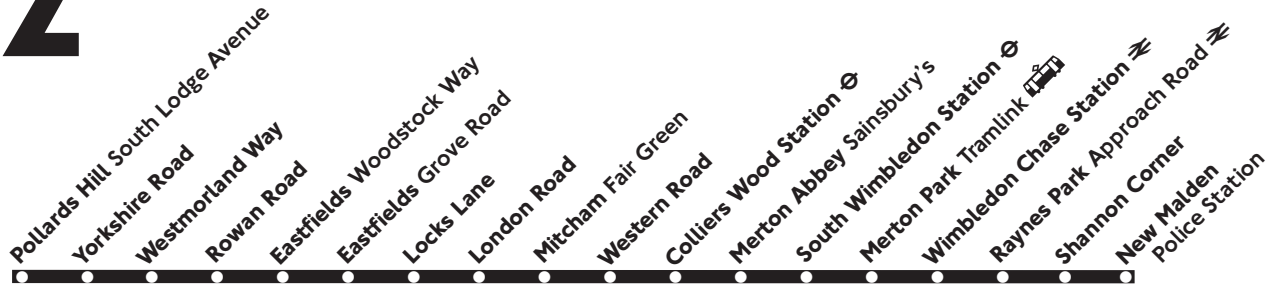

Operated by Centra London for London Buses 5.11.05(A) T64370

152

Pollards Hill - Mitcham - New Malden

Daily

Monday - Friday

Pollards Hill South Lodge Avenue	0550	0605	0620	0633		1817	1833	1848	1904	1920	1940	2000		0020
Eastfields Woodstock Way	0559	0614	0629	0642	Then	1827	1843	1858	1913	1929	1949	2009	Then	0029
Mitcham Fair Green	0606	0621	0636	0649	about	1838	1852	1906	1920	1936	1956	2016	every	0036
Merton Abbey Sainsbury's	0614	0629	0644	0659	every	1847	1901	1915	1929	1945	2005	2025	20	0045
South Wimbledon Station	0616	0631	0646	0701	12	1852	1906	1920	1934	1949	2008	2027	minutes	0047
Raynes Park Approach Road	0625	0640	0655	0710	minutes	1904	1917	1930	1943	1958	2017	2036	until	0056
Shannon Corner Burlington Road	0628	0643	0658	0713	until	1910	1922	1935	1948	2003	2021	2040		0100
New Malden Police Station	0631	0646	0701	0716		1914	1926	1939	1952	2006	2024	2043		0103

Saturday (also Good Friday)

Pollards Hill South Lodge Avenue	0550		0810	0825	0837	1736	1751	1806	1821	1836	1851	1906	1920	1940	2000		0020	
Eastfields Woodstock Way	0559	Then	0819	0834	0846	Then	1746	1801	1815	1830	1845	1900	1915	1929	1949	2009	Then	0029
Mitcham Fair Green	0606	every	0826	0841	0856	about	1756	1812	1826	1840	1854	1908	1922	1936	1956	2016	every	0036
Merton Abbey Sainsbury's	0614	20	0834	0849	0904	every	1809	1822	1836	1850	1904	1917	1931	1945	2005	2025	20	0045
South Wimbledon Station	0616	mins	0836	0851	0906	12	1812	1825	1839	1853	1907	1920	1934	1948	2008	2027	mins	0047
Raynes Park Approach Road	0625	until	0845	0900	0915	mins	1823	1836	1850	1904	1918	1931	1945	1959	2019	2036	until	0056
Shannon Corner Burlington Road	0628		0848	0903	0918	until	1828	1841	1855	1908	1922	1935	1949	2003	2023	2040		0100
New Malden Police Station	0631		0851	0906	0921		1832	1844	1858	1911	1925	1938	1952	2006	2026	2043		0103