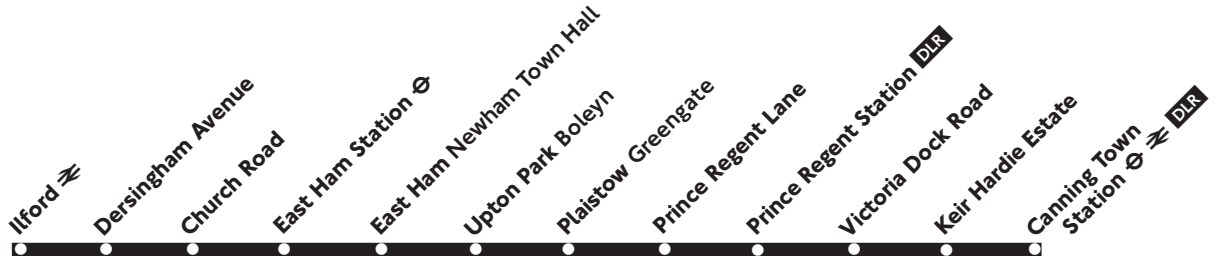

Operated by Stagecoach for London Buses 1.10.05 T63440

147

Ilford - East Ham - Canning Town

Daily

Monday - Friday

Ilford Hainault Street	0459	0519	0539	0558	0616		1856	1911	1926	1941	2001	2021		0041
Ilford Broadway High Road ⇌	0500	0520	0540	0559	0617		1858	1913	1928	1943	2003	2023		0043
Church Road Little Ilford Lane	0506	0526	0546	0605	0625	Then	1906	1921	1936	1951	2011	2030	Then	0050
East Ham Station ⊕	0511	0531	0551	0611	0631	about	1913	1928	1943	1958	2018	2036	every	0056
East Ham Ron Leighton Way	0514	0534	0554	0614	0634	every	1917	1932	1947	2002	2021	2039	20	0059
Upton Park Boleyn	0517	0537	0557	0618	0638	10	1923	1938	1953	2007	2025	2043	minutes	0103
Plaistow Greengate	0520	0540	0600	0622	0642	minutes	1927	1942	1957	2011	2029	2047	until	0107
Prince Regent Station DLR	0526	0546	0607	0629	0649	until	1934	1949	2004	2017	2035	2053		0113
Keir Hardie Estate Tarling Road	0530	0550	0611	0633	0653		1939	1954	2008	2021	2039	2057		0117
Canning Town Station ⊕ ⇌ DLR	0533	0553	0614	0636	0656		1942	1957	2011	2024	2042	2100		0120

Ilford Hainault Street	1800		1920	1941	2001	2021									0041
Ilford Broadway High Road ⇌	1802		1922	1943	2003	2023									0043
Church Road Little Ilford Lane	1810	Then	1930	1951	2011	2030	Then								0050
East Ham Station ⊕	1817	every	1937	1958	2017	2036	every								0056
East Ham Ron Leighton Way	1821	20	1941	2002	2020	2039	20								0059
Upton Park Boleyn	1827	minutes	1947	2006	2024	2043	minutes								0103
Plaistow Greengate	1831	until	1951	2010	2028	2047	until								0107
Prince Regent Station DLR	1838		1958	2016	2034	2053									0113
Keir Hardie Estate Tarling Road	1842		2002	2020	2038	2057									0117
Canning Town Station ⊕ ⇌ DLR	1845		2005	2023	2041	2100									0120