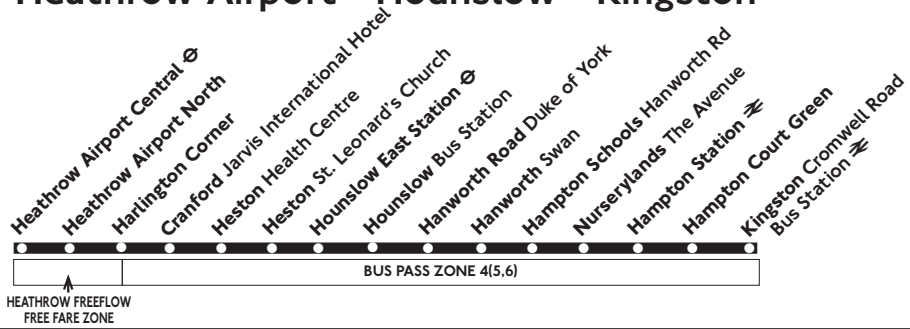

111

Daily

Heathrow Airport - Hounslow - Kingston

Monday - Friday

Heathrow Airport Central	---	0455	0515	0535	---	0555	---	0612	---	0629	---	1935	1950	2005	2020	2035	2050
Heathrow Airport North	---	0500	0520	0540	---	0600	---	0617	---	0634	---	1941	1956	2011	2026	2041	2056
Harlington Corner	---	0502	0522	0542	---	0602	---	0619	---	0636	---	1943	1958	2013	2028	2043	2058
Cranford Jarvis International Hotel	---	0505	0525	0545	---	0605	---	0622	---	0639	Then	1946	2001	2016	2031	2046	2101
Heston St. Leonard's Church	---	0513	0533	0553	---	0613	---	0630	---	0647	about	1956	2011	2026	2041	2056	2111
Hounslow Bus Station, Kingsley Road	A	0518	0538	0558	A	0618	A	0636	A	0654	every	2002	2017	2032	2047	2102	2117
Hanworth Road Duke of York	0454	0524	0544	0604	0614	0624	0633	0642	0651	0700	10	2010	2025	2040	2055	2110	2125
Hanworth Swan	0459	0529	0549	0609	0619	0629	0638	0647	0657	0706	minutes	2016	2031	2046	2101	2116	2131
Hampton Schools Hanworth Road	0502	0532	0552	0612	0622	0632	0641	0650	0700	0709	until	2019	2034	2049	2104	2119	2134
Hampton Station	0506	0536	0556	0616	0626	0636	0646	0656	0706	0715	2024	2039	2054	2109	2124	2138	
Hampton Court Green	0511	0541	0601	0621	0632	0642	0653	0703	0713	0722	2029	2044	2059	2114	2129	2143	
Kingston Cromwell Rd Bus Station	0519	0549	0609	0629	0640	0651	0702	0712	0722	0733	2037	2052	2107	2122	2137	2151	

A - Starts from Hounslow Bus Station 6 minutes earlier.