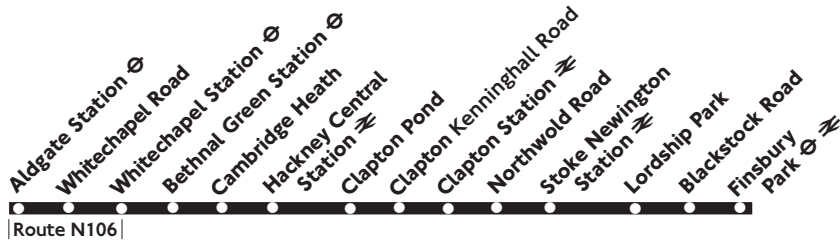

106

Aldgate/Whitechapel - Hackney - Finsbury Park

Daily

N106

Every night

Monday - Friday

	N106				N106 N106		N106 N106										
Aldgate Station	---	---	---	0059	Then	29	59	0329	0359	---	---	---	---	---			
Whitechapel Station	0010	0022	0034	0104	every	34	04	0334	0404	0426	0446	0459	0649	0655	0700		
Bethnal Green Station	0014	0026	0038	0107	30 mins.	37	07	0337	0407	0430	0450	0503	Then	0653	0659	0704	
Hackney Central Station	0023	0035	0047	0115	at these	45	15	until	0345	0415	0439	0459	0512	every	0702	0708	0713
Clapton Kenninghall Road	0028	0040	0052	0119	mins	49	19	0349	0419	0445	0505	0518	10 minutes	0708	0714	0719	
Stoke Newington Station	0035	0047	0059	0126	past the	56	26	0356	0426	0453	0513	0526	until	0716	0722	0728	
Finsbury Park Station	0044	0056	0108	0134	hour	04	34	0404	0434	0504	0524	0537		0727	0733	0739	
Whitechapel Station	0705			2058			2358										
Bethnal Green Station	0709		Then	2102	Then		0002										
Hackney Central Station	0718		about every	2113	about every		0011										
Clapton Kenninghall Road	0724		6-8 minutes	2120	12 minutes		0016										
Stoke Newington Station	0733		until	2129	until		0023										
Finsbury Park Station	0745			2140			0032										