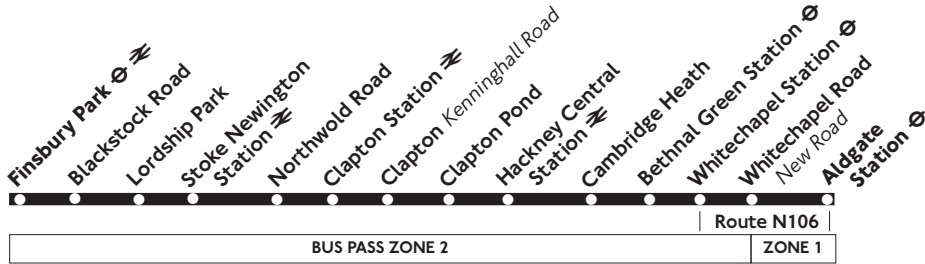

30.11.02
T45240

106

Daily

N106

Every night

Finsbury Park - Hackney - Whitechapel/Aldgate

Mondays to Fridays

	N106	N106 N106	N106 N106	
Finsbury Park Station ⇌	0002	0102 0115 0139	Then 09 39	0409 0439 0509 0529 0544 0704
Stoke Newington Station ⇌	0013	0113 0126 0148	every 18 48	0418 0448 0519 0539 0554 Then 0714
Clapton Kenninghall Road	0019	Then every 0119 0132 0153	30 minutes, 23 53	0423 0453 0524 0544 0559 about every 0719
Hackney Central Station ⇌	0025	12 minutes 0125 0138 0158	at these 28 58 until	0428 0458 0530 0550 0605 10 minutes 0725
Bethnal Green Station ⇌	0032	until 0132 0145 0205	minutes 35 05	0435 0505 0537 0557 0612 until 0732
Whitechapel Station ⇌	0035	0135 0148 0208	past the 38 08	0438 0508 0541 0601 0616 0736
Aldgate Station ⇌	---	---	0213 hour 43 13	0443 0513 --- --- ---
Finsbury Park Station ⇌	0709	2126	2350	
Stoke Newington Station ⇌	0719	Then 2138	Then 0001	
Clapton Kenninghall Road	0724	about every 2145	about every 0007	
Hackney Central Station ⇌	0731	6-8 minutes 2152	12 minutes 0013	
Bethnal Green Station ⇌	0738	until 2200	until 0020	
Whitechapel Station ⇌	0742	2204	0023	